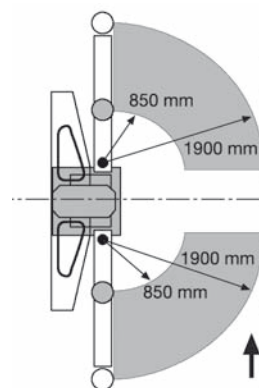

Dimensions

EMEA-JA
Snap-on Equipment s.r.l. - Via Prov. Carpi, 33 - 42015 Correggio (RE)
Phone: +39 0522 733-411 - Fax: +39 0522 733-479 - www.hofmann-europe.com

France
Snap-on Equipment France - ZA du Vert Galant - 15, rue de la Guivernone BP 97175
Saint-Ouen-l'Aumône - 95056 Cergy-Pontoise CEDEX
Phone: +33 134 48 58-78 - Fax: +33 134 48 58-70 - www.hofmann-france.fr

Germany
Snap-on Equipment GmbH - Konrad-Zuse-Straße 1 - 84579 Unterneukirchen
Phone: +49 8634 622-0 - Fax: +49 8634 5501 - www.hofmann-deutschland.com

Italy
Snap-on Equipment s.r.l. - Via Prov. Carpi, 33 - 42015 Correggio (RE)
Phone: +39 0522 733-411 - Fax: +39 0522 733-410 - www.hofmann-italia.com

United Kingdom
Snap-on Equipment Ltd. - Unit 17 Denney Road, King's Lynn - Norfolk PE30 4HG
Phone: +44 118 929-6811 - Fax: +44 118 966-4369 - www.snapon-equipment.co.uk

Part of the machines is illustrated with optional extras which are available at extra cost. Technical and visual modifications reserved.

Cod.: 9702 902 - 08/2016