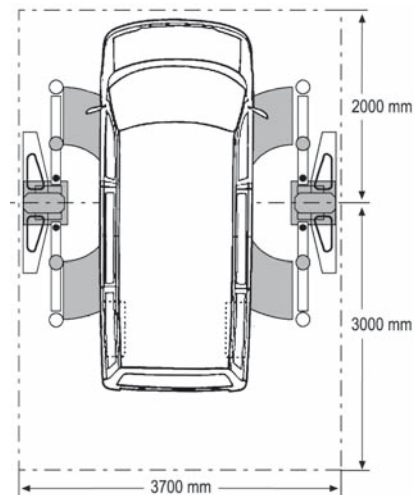

OPTIONAL ACCESSORIES

Pick-up pad kit Ford Transit	H6490860
Pick up pad kit for VW T2	H6490808
Pick up pad kit for MB-Sprinter	H6492029
Pick-up pads for Mercedes Jeep	H6464299
Adaptors for MB Jeep pick-up pads	H6490373

TECHNICAL SPECIFICATIONS

Rated load capacity	5500 kg
Admissible load distribution front/rear	2:1 1:2
Max. lifting travel	1820 mm
Lifting time up to max. height	approx. 40 s
Pick-up height	approx. 140 – 220 mm
Diameter of pick-up pads	120 mm
Power supply (standard)	3/PE AC 50 Hz 380-415 V

Dimensions

EMEA-JA
Snap-on Equipment s.r.l. - Via Prov. Carpi, 33 - 42015 Correggio (RE)
Phone: +39 0522 733-411 - Fax: +39 0522 733-479 - www.hofmann-europe.com

France
Snap-on Equipment France - ZA du Vert Galant - 15, rue de la Guivernone BP 97175
Saint-Ouen-l'Aumône - 95056 Cergy-Pontoise CEDEX
Phone: +33 134 48 58-78 - Fax: +33 134 48 58-70 - www.hofmann-france.fr

Germany
Snap-on Equipment GmbH - Konrad-Zuse-Straße 1 - 84579 Unterneukirchen
Phone: +49 8634 622-0 - Fax: +49 8634 5501 - www.hofmann-deutschland.com

Italy
Snap-on Equipment s.r.l. - Via Prov. Carpi, 33 - 42015 Correggio (RE)
Phone: +39 0522 733-411 - Fax: +39 0522 733-410 - www.hofmann-italia.com

United Kingdom
Snap-on Equipment Ltd. - Unit 17 Denney Road, King's Lynn - Norfolk PE30 4HG
Phone: +44 118 929-6811 - Fax: +44 118 966-4369 - www.snapon-equipment.co.uk

Part of the machines is illustrated with optional extras which are available at extra cost. Technical and visual modifications reserved.

Cod.: 9702 902 - 08/2016